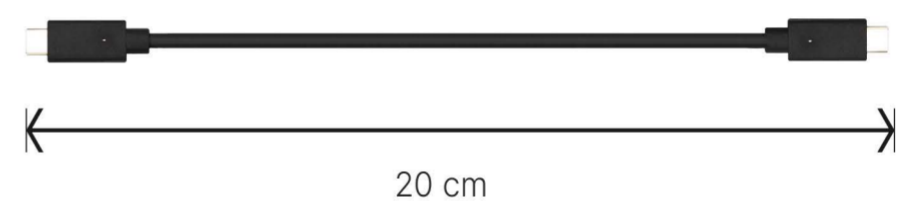

High Speed Portable SSD SSP13 L66

Portable SSD

Read Speed

Up to 550 MB/s

Write Speed

Up to 500 MB/s

Accessory

Type C to A Adapter

Accessory

Type C to C Cable

Solution	SATA SSD with USB 3.2 Gen 2 bridge
Read / Write Speed	Up to 550 / 500 MB/s
Capacity	128GB / 256GB / 512GB / 1TB
Color	Black / Blue / Gray / Red / Rose Gold / Silver
Dimensions (L x W x H)	66×39×8.6 mm
Weight	26g
Interface	USB 3.2 Gen 2 Type-C (compatible with USB 2.0)
Accessories	20cm USB Type-C to Type-C cable and a Type-C to Type-A adapter
System Requirements	Windows XP/7/8/8.1/10/11, Mac OS X 10.3 and later, Linux Kernel 2.6 and later, Android 5.0 and later with no device driver needed
Warranty	Limited 3-year