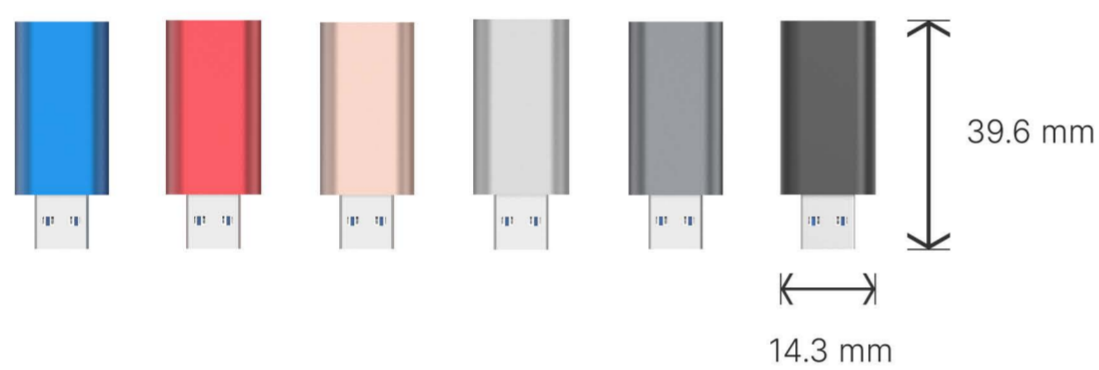

High Speed Portable SSD SSP13 L66

Portable SSD

Read Speed

Up to 550 MB/s

Write Speed

Up to 500 MB/s

Accessory

Type C to A Adapter

Accessory

Type C to C Cable

Solution	SATA SSD with USB 3.2 Gen 2 bridge
Read / Write Speed	Up to 550 / 500 MB/s
Capacity	128GB / 256GB / 512GB / 1TB
Color	Black / Blue / Gray / Red / Rose Gold / Silver
Dimensions (L x W x H)	66×39×8.6 mm
Weight	26g
Interface	USB 3.2 Gen 2 Type-C (compatible with USB 2.0)
Accessories	20cm USB Type-C to Type-C cable and a Type-C to Type-A adapter
System Requirements	Windows XP/7/8/8.1/10/11, Mac OS X 10.3 and later, Linux Kernel 2.6 and later, Android 5.0 and later with no device driver needed
Warranty	Limited 3-year