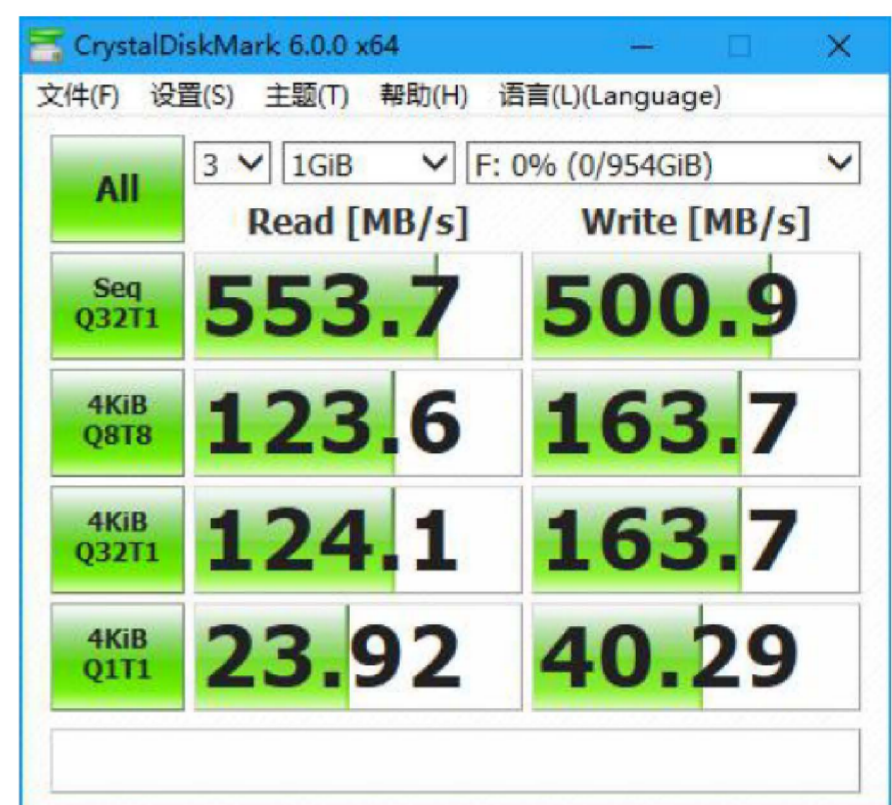

High Speed Portable SSD SSP13 L66

Portable SSD

Read Speed

Up to 550 MB/s

Write Speed

Up to 500 MB/s

Accessory

Type C to A Adapter

Accessory

Type C to C Cable

Solution	SATA SSD with USB 3.2 Gen 2 bridge
Read / Write Speed	Up to 550 / 500 MB/s
Capacity	128GB / 256GB / 512GB / 1TB
Color	Black / Blue / Gray / Red / Rose Gold / Silver
Dimensions (L x W x H)	66×39×8.6 mm
Weight	26g
Interface	USB 3.2 Gen 2 Type-C (compatible with USB 2.0)
Accessories	20cm USB Type-C to Type-C cable and a Type-C to Type-A adapter
System Requirements	Windows XP/7/8/8.1/10/11, Mac OS X 10.3 and later, Linux Kernel 2.6 and later, Android 5.0 and later with no device driver needed
Warranty	Limited 3-year